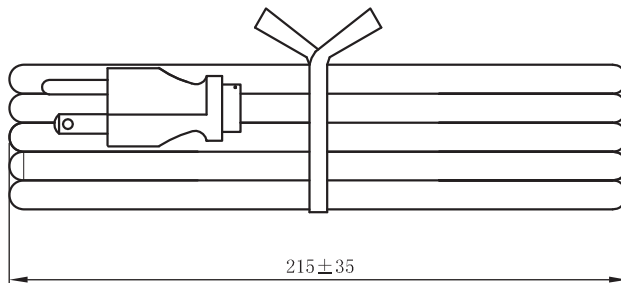

CONDUCTOR CONSTRUCTION (N/mm) :  
41/0.16AS

**Material:**

- E243711(UL) SVT 3 x 18AWG(0.824MM<sup>2</sup>)  
VW-1 Shielded, 60°C 300V  
- CSA 228191 SVT 3 x 18AWG(0.824MM<sup>2</sup>)  
FT2 Shielded 60°C 300V -LF-
- Jacket Color: Black
- E - Green; L - Black; N - White

**Electrical:**

- 100% Open & Short Testing
- Insulation Resistance: 100MΩ (Min.)
- Voltage: 500V DC / 1 Min.

Unit: MM

ITEM NO.

**AK500-OE-5-2-R**

TITLE

Power Cord - SVT/Open End, Shielded, 60°C,  
18AWG, 2 Meters