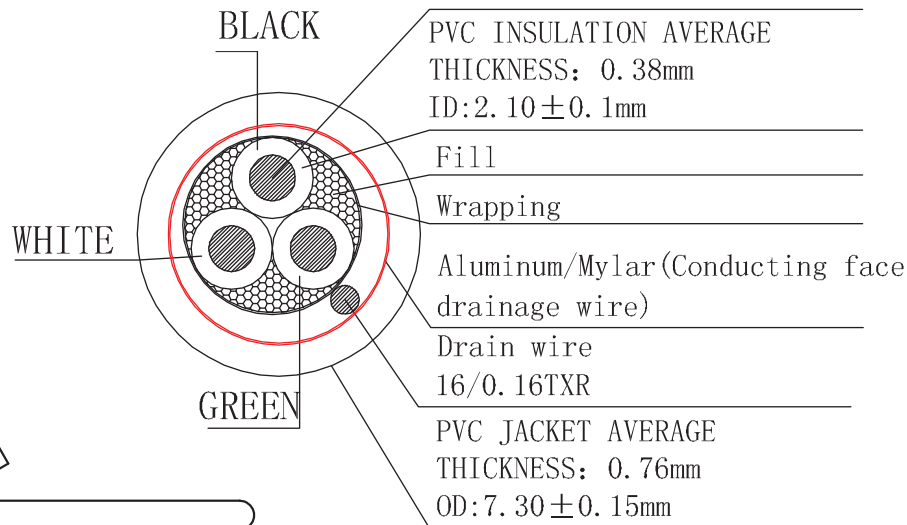

CONDUCTOR CONSTRUCTION (N/mm) :  
41/0.16AS

**Material:**

- E243711(UL) SVT 3 x 18AWG(0.824MM<sup>2</sup>)  
VW-1 Shielded, 60°C 300V  
- CSA 228191 SVT 3 x 18AWG(0.824MM<sup>2</sup>)  
FT2 Shielded 60°C 300V -LF-
- Jacket Color: Black
- E - Green; L - Black; N - White

**Electrical:**

- 100% Open & Short Testing
- Insulation Resistance: 100MΩ (Min.)
- Voltage: 500V DC / 1 Min.

Unit: MM

ITEM NO.

**AK500-OE-5-2-R**

TITLE

Power Cord - SVT/Open End, Shielded, 60°C,  
18AWG, 2 Meters